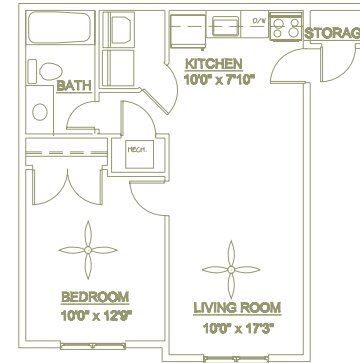

Rent:

Deposit: \$200

Two Bedroom
1,162 Square Feet

Rent:

Washer/Dryer Rental:

Deposit: \$300

1 year lease only.

Three Bedroom
1,640 Square Feet

Small Pets Conditional

535 Square Feet

655 Square Feet

610 Square Feet

First Floor

Second Floor

First Floor

Second Floor